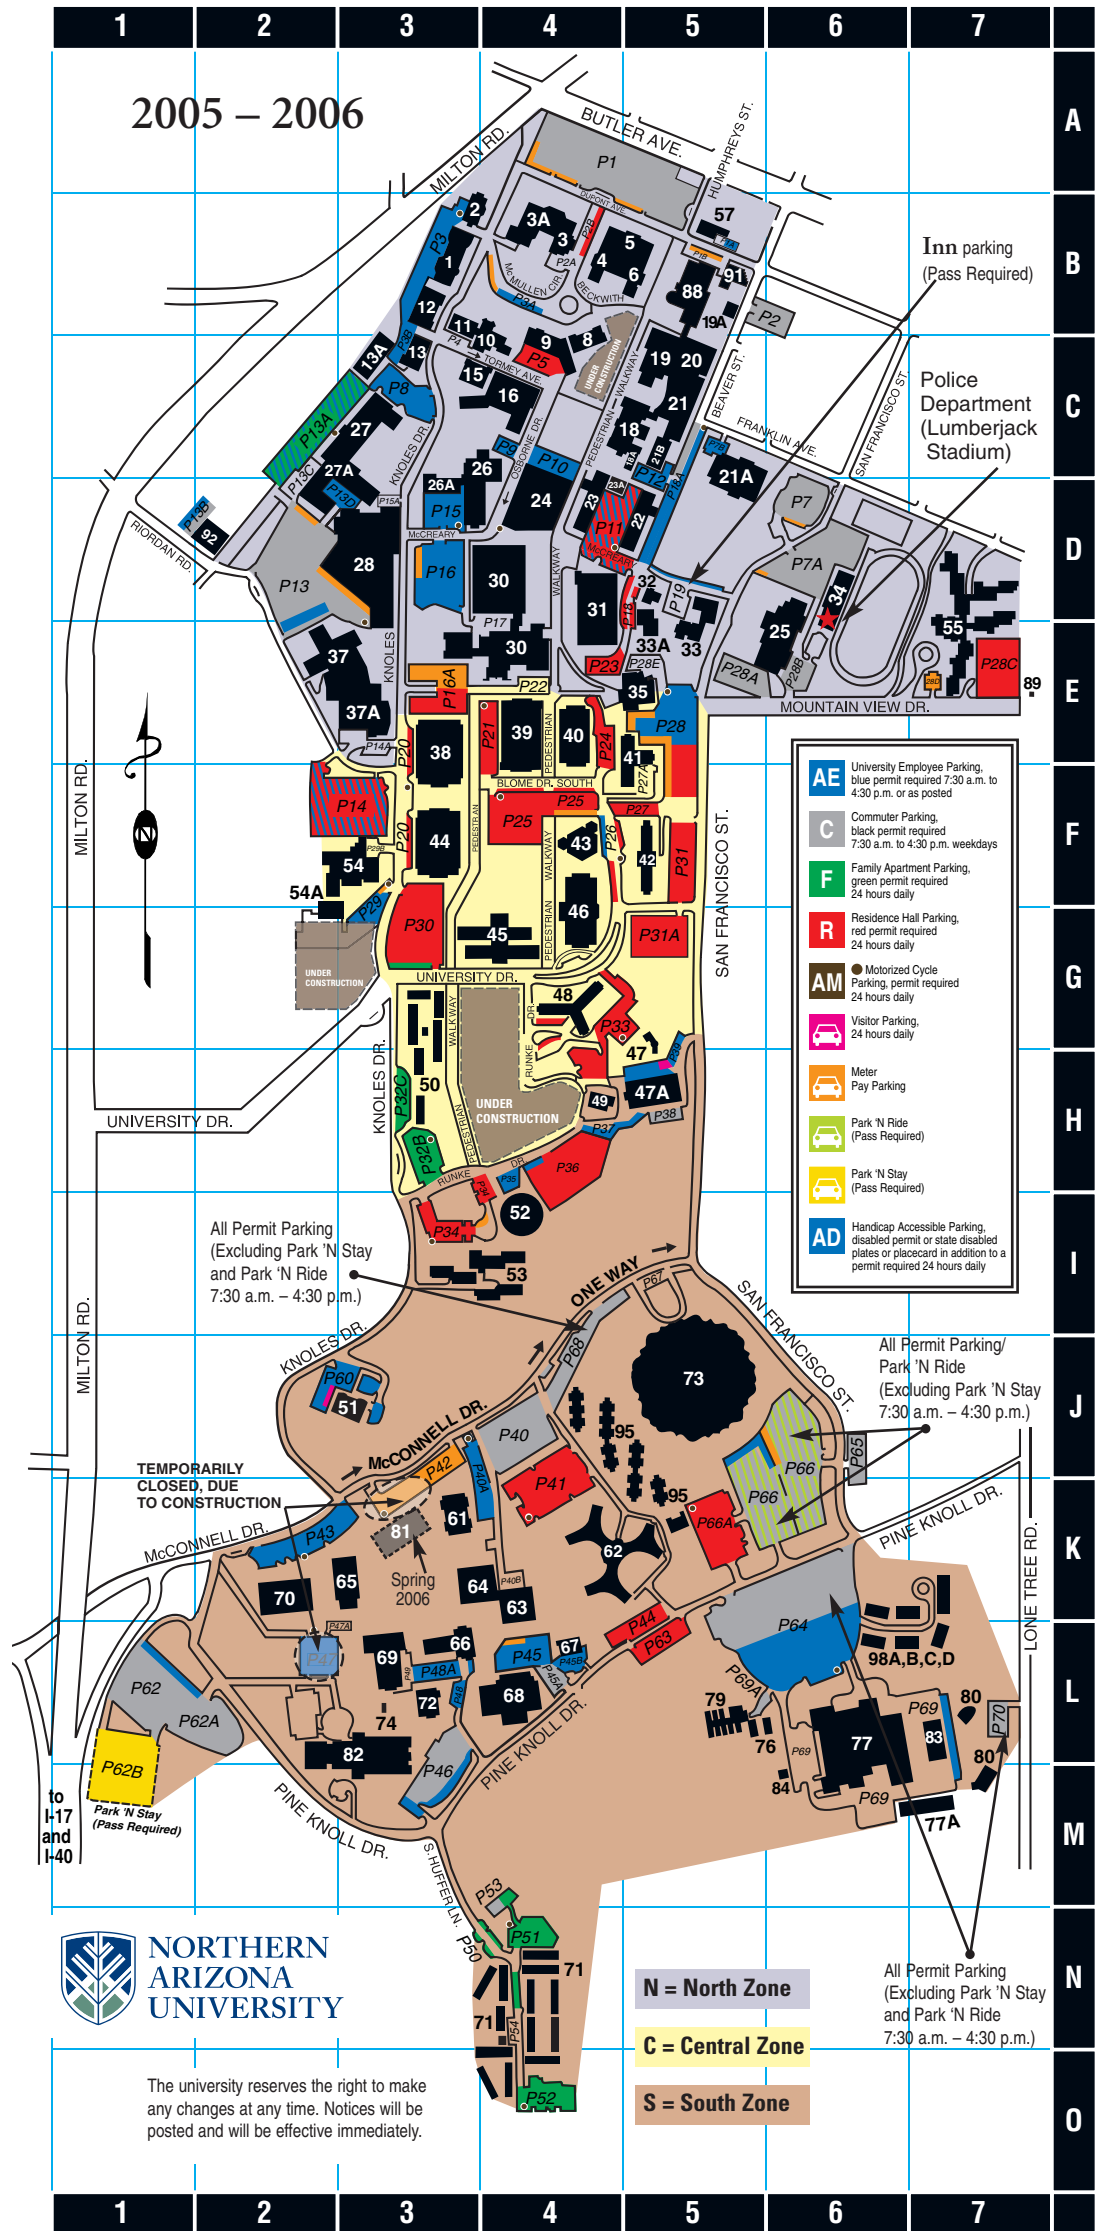

The university reserves the right to make any changes at any time. Notices will be posted and will be effective immediately.

- N = North Zone**
- C = Central Zone**
- S = South Zone**

- 3A 4B Prochnow Auditorium**
- 39 4E Raymond Hall
- 25 6E Recreation Center**
- 84 6M Recycling Building
- 48 4G Reilly Hall
- 15 3C Riles Building
- 68 4L Rolle Activity Center**
- 13A 3C Roseberry Apartments
- 47A 5H ROTC/Property Control
- 42 5F Sechrist Hall
- 65 3K Social and Behavioral Sciences
- 71 4N South Apartments
- 63 4K South Dining**
- 82 3L Southwest Forest Science Complex**
- 9 4C Taylor Hall
- 44 3F Tinsley Hall
- 30 4E University Union/ Union Station**
- 73 5J Walkup Skydome**
- 21A 5C Wall Aquatic Center**
- 88 5B Wettaw Biology and Biochemistry Building
- 45 4G Wilson Hall
- NAU Police Department (928) 523-3611
- Emergency (928) 523-3000